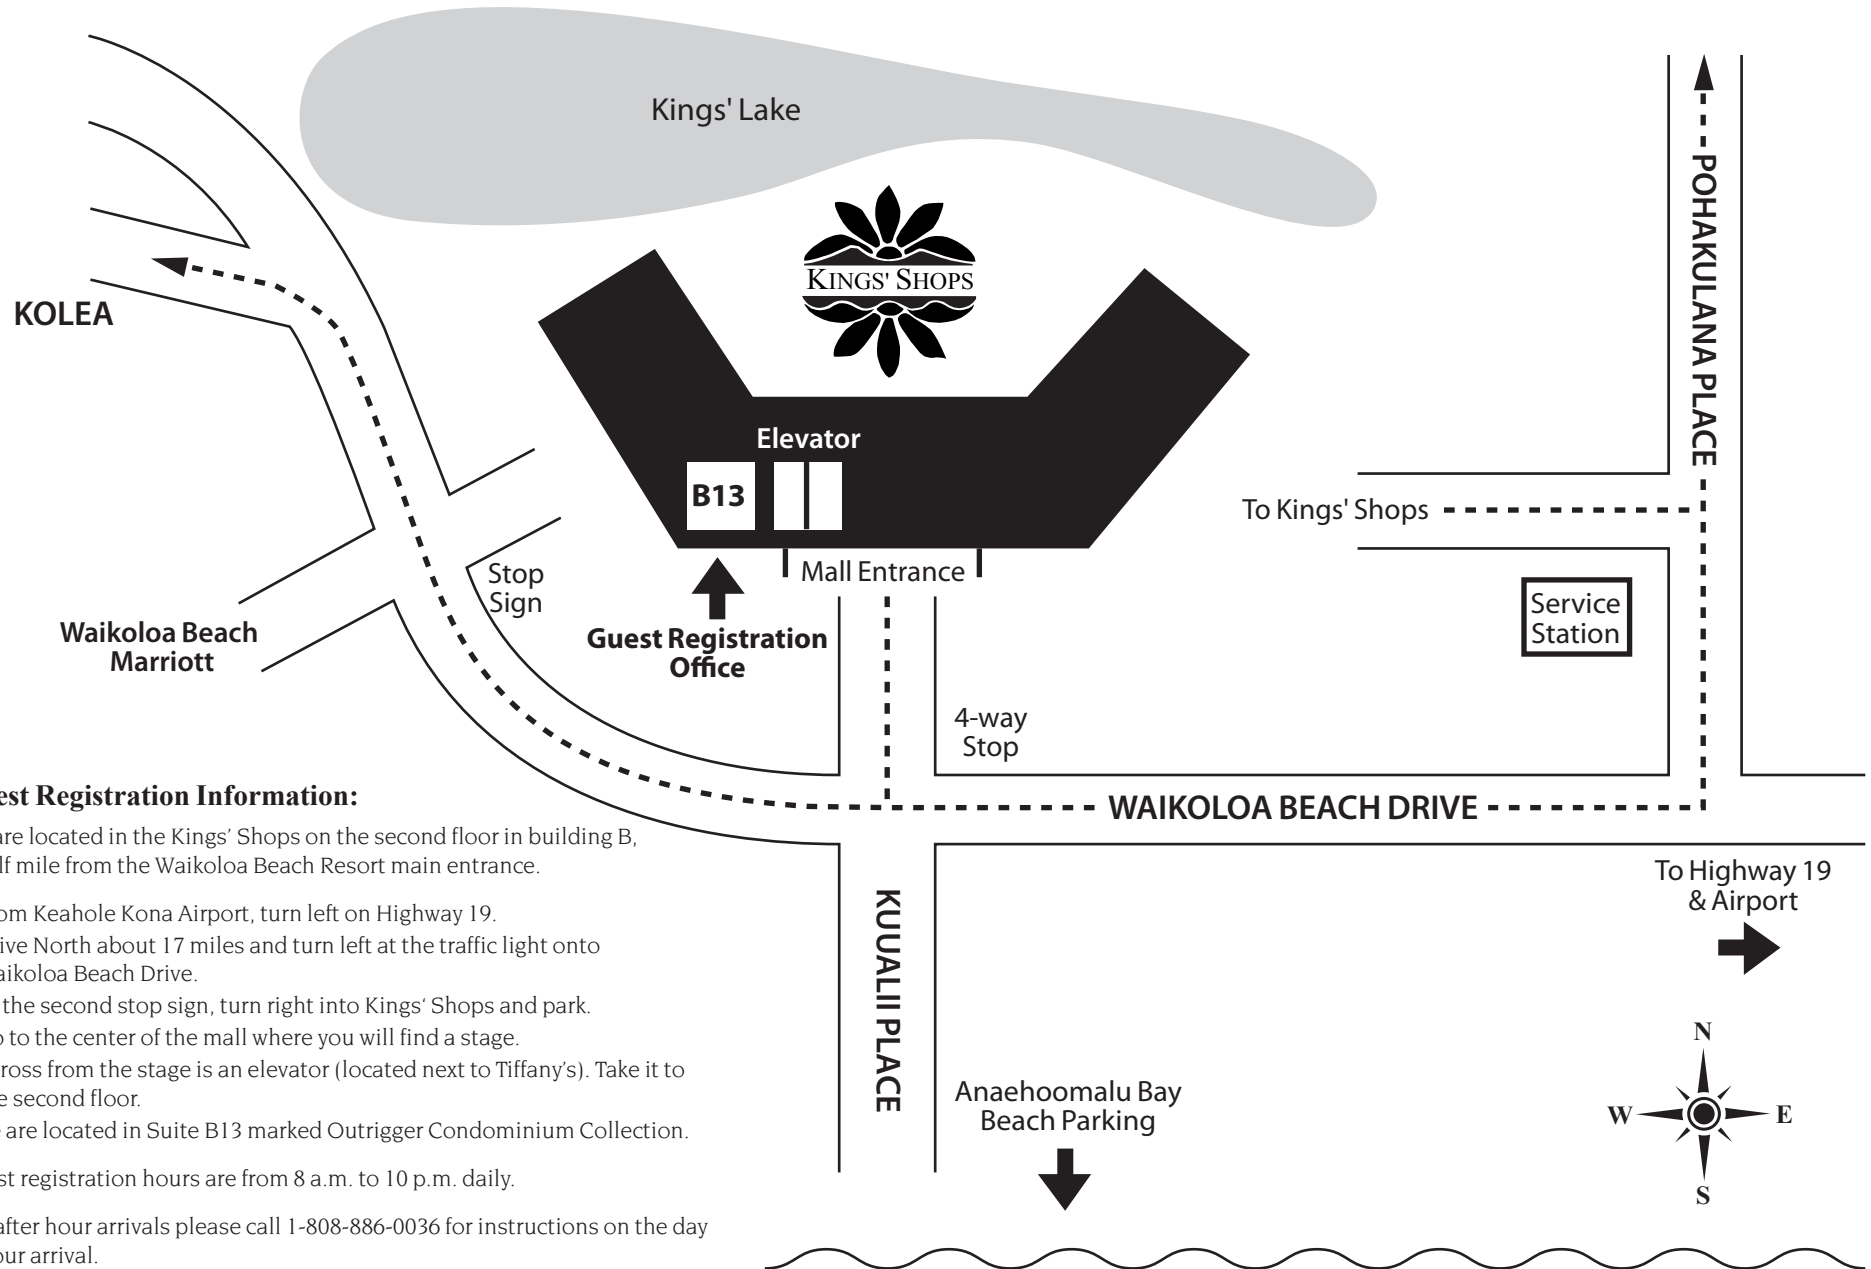

# OUTRIGGER CONDOMINIUM COLLECTION KOHALA COAST, HAWAII'S BIG ISLAND | REGISTRATION & CHECK-IN

69-250 Waikoloa Beach Drive Ph. (808) 886-0036 • Fax (808) 886-0040

## Guest Registration Information:

We are located in the Kings' Shops on the second floor in building B, a half mile from the Waikoloa Beach Resort main entrance.

- From Keahole Kona Airport, turn left on Highway 19.
- Drive North about 17 miles and turn left at the traffic light onto Waikoloa Beach Drive.
- At the second stop sign, turn right into Kings' Shops and park.
- Go to the center of the mall where you will find a stage.
- Across from the stage is an elevator (located next to Tiffany's). Take it to the second floor.
- We are located in Suite B13 marked Outrigger Condominium Collection.

Guest registration hours are from 8 a.m. to 10 p.m. daily.

For after hour arrivals please call 1-808-886-0036 for instructions on the day of your arrival.