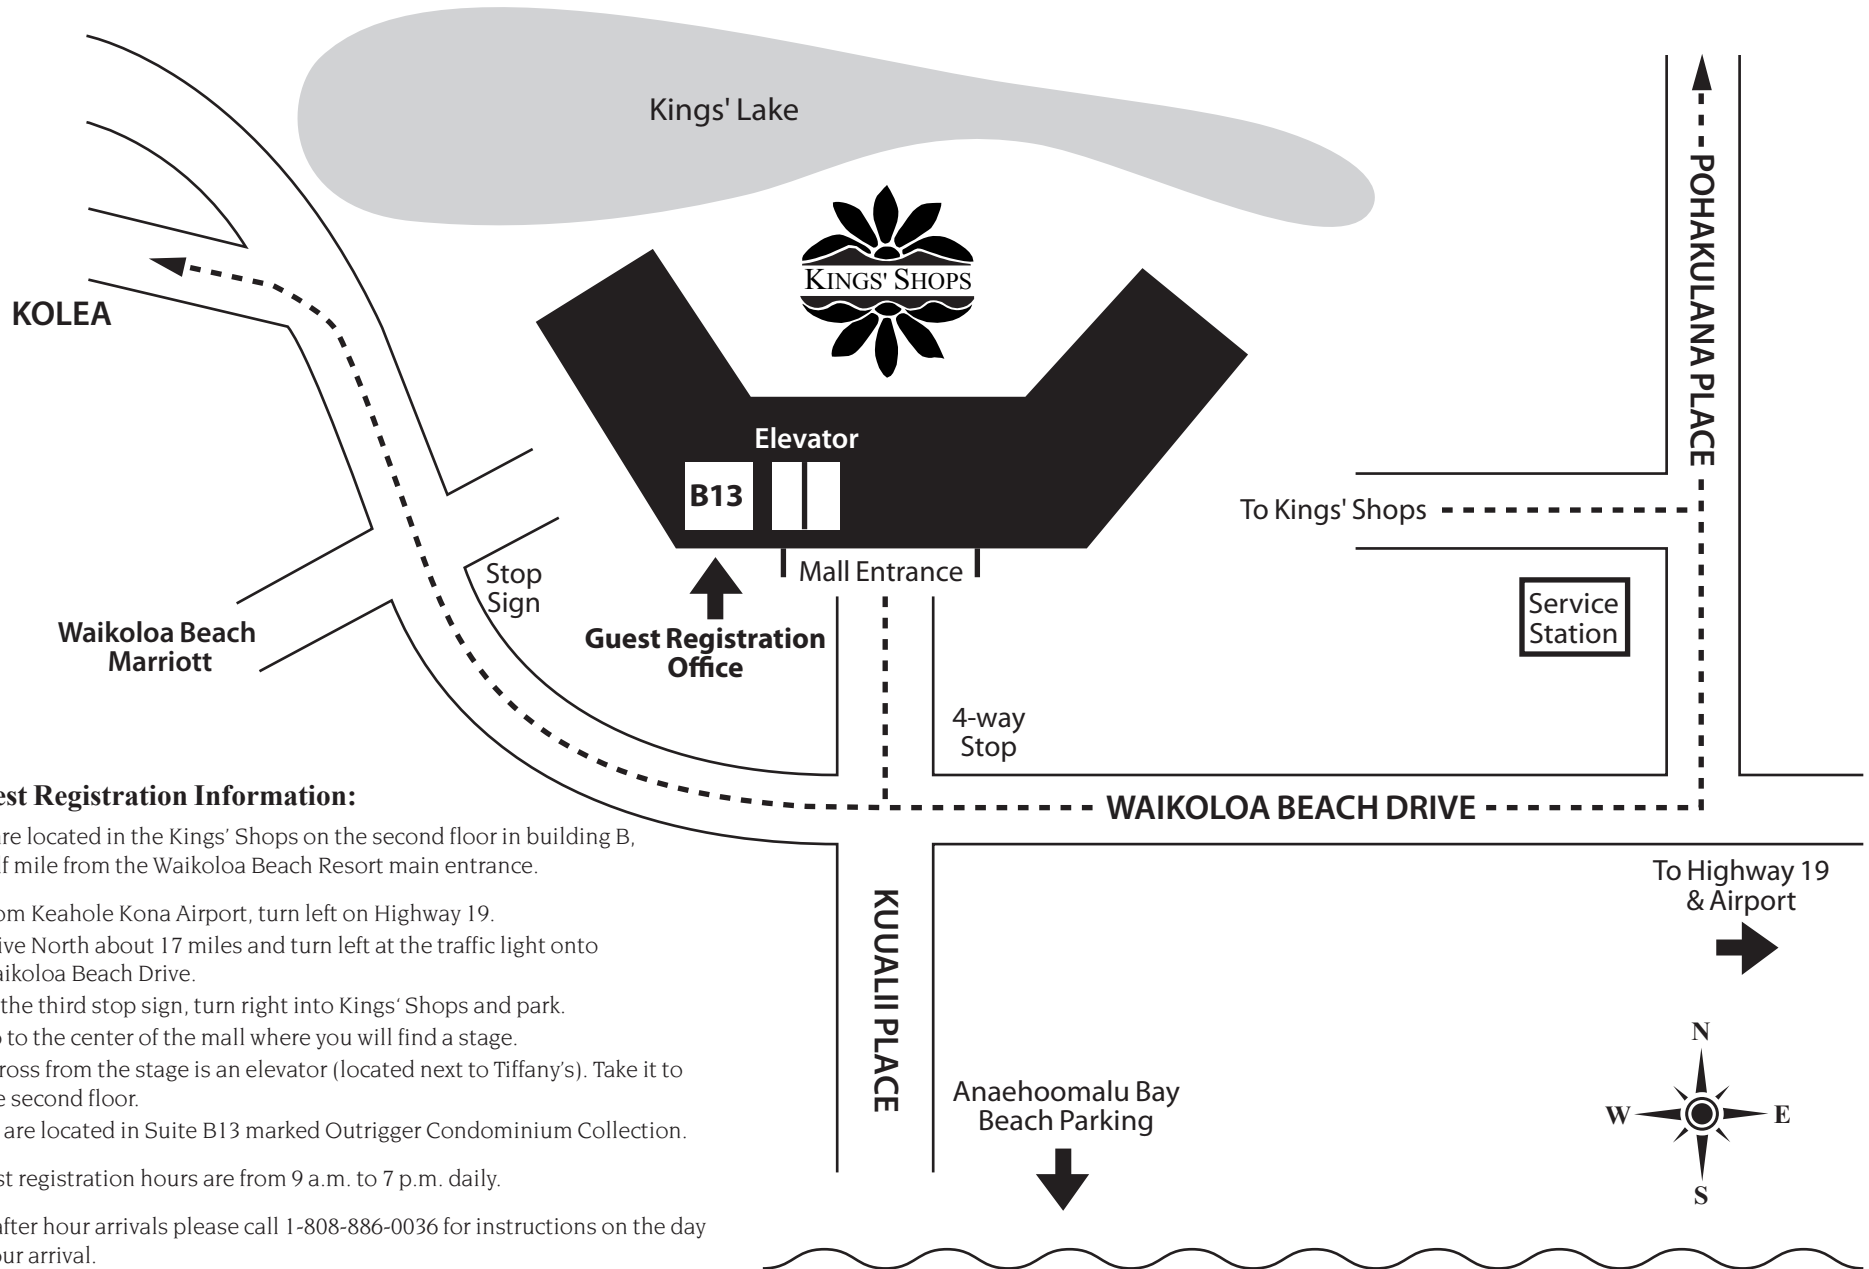

OUTRIGGER CONDOMINIUM COLLECTION KOHALA COAST, HAWAII'S BIG ISLAND | REGISTRATION & CHECK-IN

69-250 Waikoloa Beach Drive Ph. (808) 886-0036 • Fax (808) 886-0040

Guest Registration Information:

We are located in the Kings' Shops on the second floor in building B, a half mile from the Waikoloa Beach Resort main entrance.

- From Keahole Kona Airport, turn left on Highway 19.
- Drive North about 17 miles and turn left at the traffic light onto Waikoloa Beach Drive.
- At the third stop sign, turn right into Kings' Shops and park.
- Go to the center of the mall where you will find a stage.
- Across from the stage is an elevator (located next to Tiffany's). Take it to the second floor.
- We are located in Suite B13 marked Outrigger Condominium Collection.

Guest registration hours are from 9 a.m. to 7 p.m. daily.

For after hour arrivals please call 1-808-886-0036 for instructions on the day of your arrival.